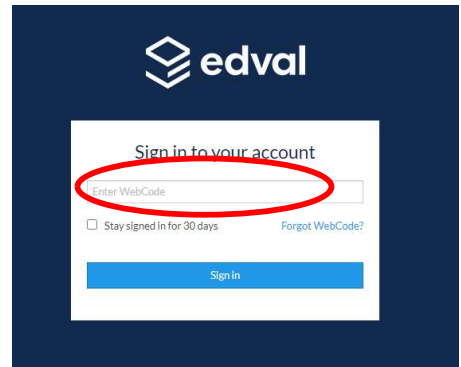

- Website: <https://my.edval.education>

INSTRUCTIONS:

- Go to the following website: <https://my.edval.education>
- Enter unique student WebCode
- Click 'Sign in'

- Select the elective box that appears

YEAR 8 2022